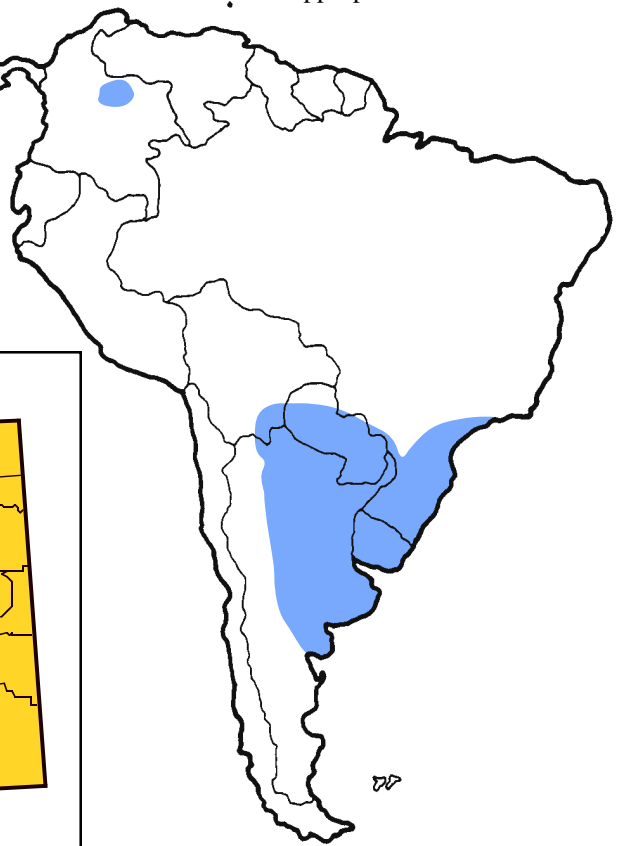

Nest and eggs:

Flimsy stick nest usually built in solitary tree,

shrub, shelter belt. Nest often lined with green vegetation. 2-3 eggs incubated mostly by female.

Movement:

Among the most migratory of North American raptors. Entire breeding population moves to Argentina, South America, to over-winter using mostly soaring and gliding as the power for their journey. Migrates only across land and as many as 400,000 seen in Veracruz, Mexico pooled up to avoid ocean crossing. Will not feed along the way. Total distance in 8 weeks of migration exceeds 7000 miles one way.

Interesting Fact:

Organochloride pesticides recently killed tens of thousands of Swainson's Hawks on their wintering grounds in Argentina. These poisons were used to kill the insects that these birds feed upon. These pesticides are now banned, or illegal to use in the United States, but not so in South America.

Range Map: Swainson's Hawk

Swainson's Hawk. Copyright © Milo Burcham

These maps are designed to show the general limits of occurrence. Within those limits, each species will likely be found only in appropriate habitat.

Range Map Key

- Summer
- Year-round
- Winter

Raptor Range in Montana

Montana range maps are based on the Montana Bird Distribution data.