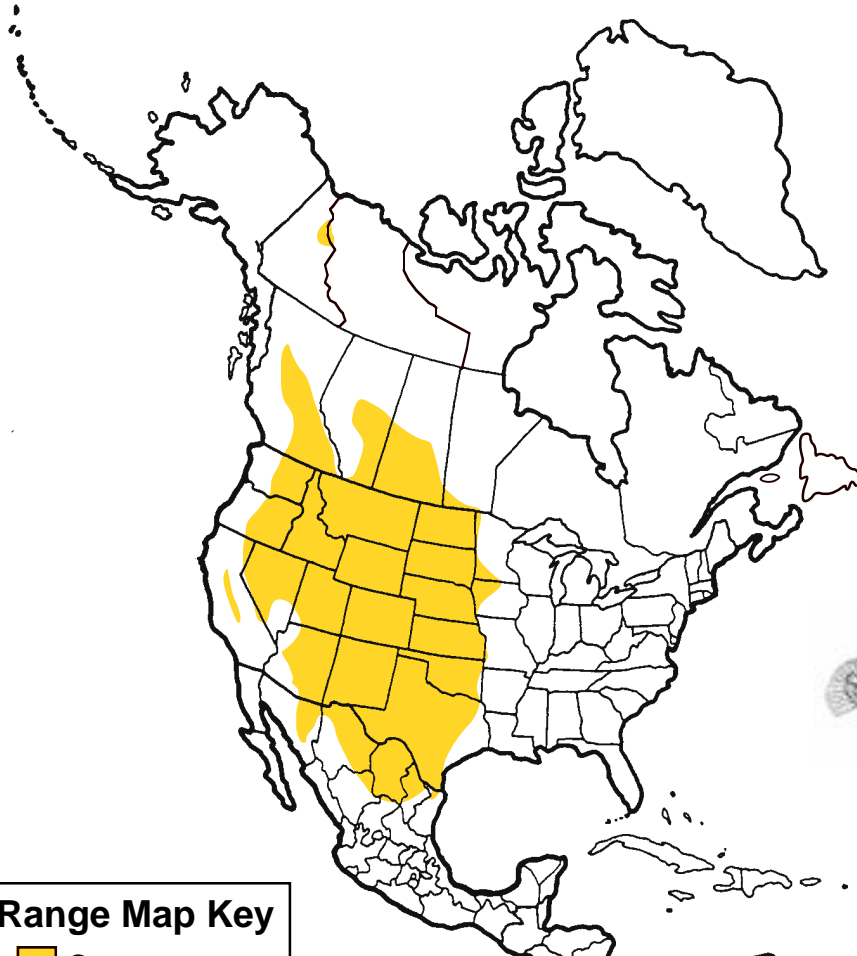

Range Map: Swainson's Hawk

Swainson's Hawk. Copyright © Milo Burcham

These maps are designed to show the general limits of occurrence. Within those limits, each species will likely be found only in appropriate habitat.

Range Map Key

- Summer
- Year-round
- Winter