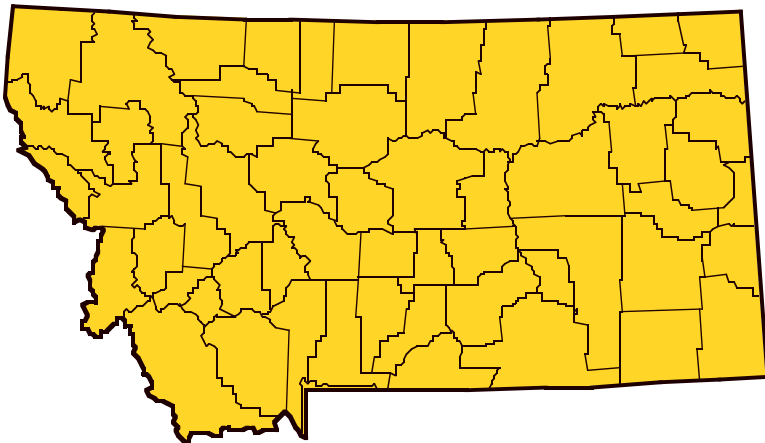

Habitat:

Bird of the Northern Plains of the west, arid and semi-arid country. Often seen on fence posts and even on ground.

Behavior:

Unusual in that their diet varies with season. May hunt rodents and some small birds during the breeding season. Switch to a diet of insects like grasshoppers, locusts and dragonflies in the winter. Prey usually taken in flights from perches. Pasturelands and hayfields provide good foraging country.

Interesting Fact:

Organochloride pesticides recently killed tens of thousands of Swainson's Hawks on their wintering grounds in Argentina. These poisons were used to kill the insects that these birds feed upon. These pesticides are now banned, or illegal to use in the United States, but not so in South America.

Range Map: Swainson's Hawk

Swainson's Hawk. Copyright © Milo Burcham

These maps are designed to show the general limits of occurrence. Within those limits, each species will likely be found only in appropriate habitat.

Range Map Key

- Summer
- Year-round
- Winter

Raptor Range in Montana

Montana range maps are based on the Montana Bird Distribution data.